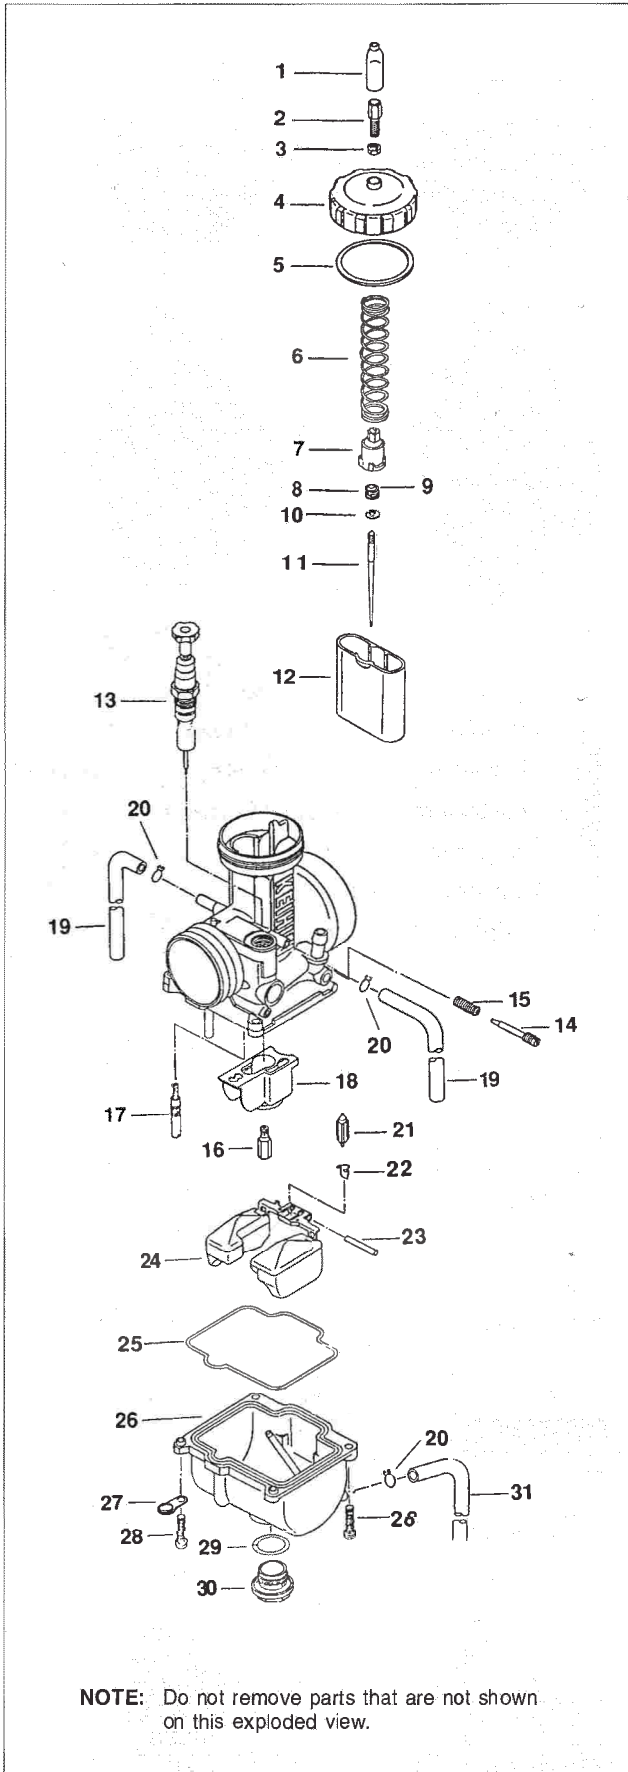

PJ Carburetor Exploded View

PJ Carburetor Parts List

NO.	DESCRIPTION	PART NO.		
		34MM	36MM	38MM
1	Cap, Cable Adj.	16118-166-0040	←	←
2	Cable Adjuster	W9581-59250	←	←
3	Nut, Cable Adj.	W1793-130-9900	←	←
4	Top	W1591-130-9910	←	W1591-131-9910
5	Gasket, Top	16110-NC8-0040	←	16110-ND5-7610-M1
6	Throttle Spring	16050-KA3-7610-M1	16050-KA4-7710-M1	16050-KA5-6910-M1
7	Cable Holder	16137-KA3-7610-M1	←	←
8	Collar	16066-KA3-7610-M1	←	←
9	Spring	16051-KA3-7610-M1	←	←
10	Clip, Jet Needle	16115-169-0040	←	←
11	Jet Needle	N427-48xxx	←	←
12	Throttle Valve	W1502-2Jx-9900	N502-22xx 0-00	N502-23xx 0-00
13	Starter Valve	16046-KA3-7610-M1	←	16046-KA5-6911
14	Air Adj. Screw	W1446-231-9900	←	←
15	Spring	W1711-416-9900	←	←
16	Main Jet	99101-357-xxx0	←	←
17	Slow Jet	N424-21xxx	←	←
18	Buffer Plate	16185-KA3-7610-M1	←	←
19	Bowl Vent Pipe	95003-07033-31	←	←
20	Clip	W9535-35000	←	←
21	Float Valve	16155-ND4-7510-M1	←	←
22	Clip, Float Valve	W1782-013-9900	←	←
23	Float Pin	W9525-25250	←	←
24	Float	W1310-079-9921	←	←
25	Gasket, Float Bowl	16163-ND4-7510-M1	←	←
26	Float Bowl	W1350-289-9910	←	←
27	Anchor Plate	16179-428-6711	←	←
28	Screw, Float Bowl	93892-04016-18	←	←
29	Plug Screw Washer	16173-001-0040	←	←
30	Plug Screw	16162-ND4-7511-M1	←	←
31	Overflow Pipe	95003-05027-31	←	←

NOTE: Ask dealer for details if you see xxx-xxx on part numbers.

SIZE	A	B	C	D
PJ 34MM	41	59	91	174.0
PJ 38MM	45	63	91	183.0