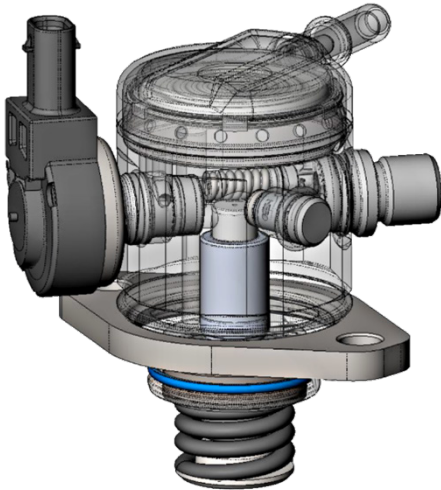

## Introducing Hitachi Astemo's New Generation HPP

Hitachi Astemo is proud to announce the latest addition to our range of high pressure pumps (HPP) with our newest "Generation 5".

The Gen 5 HPP series is a completely new development by Hitachi Astemo and can build up pressures to 500bar currently. With their full stainless-steel body, they are designed for: